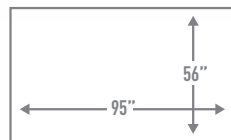

6.9' adjustable sliding aluminum ladder

Additional features (not shown above)

Thick wall-to-wall foam mattress with washable cover
Travel cover

$2000 USD / $2500 CAD

SLEEPS 2
INITIAL SET-UP
5 MIN SET UP (once installed)

REQUIRED DYNAMIC WEIGHT CAPACITY FOR CROSS BARS	REQUIRED STATIC WEIGHT CAPACITY FOR CROSS BARS	WEIGHT	DOORS	WINDOWS	FRAME	MATERIAL	SEASONS
165 lbs	600 lbs	132 lbs	1	2	Internal: 16mm aluminum poles Base: Aluminum frame	Tent: Ripstop Polyester Canvas with 2000mm PU waterproof coating Rainfly: 420D, 170g Polyester Oxford with 2000mm PU waterproof coating and taped seams Travel cover: 1200D Heavy Duty PVC, UV resistant	Spring, Summer, Fall