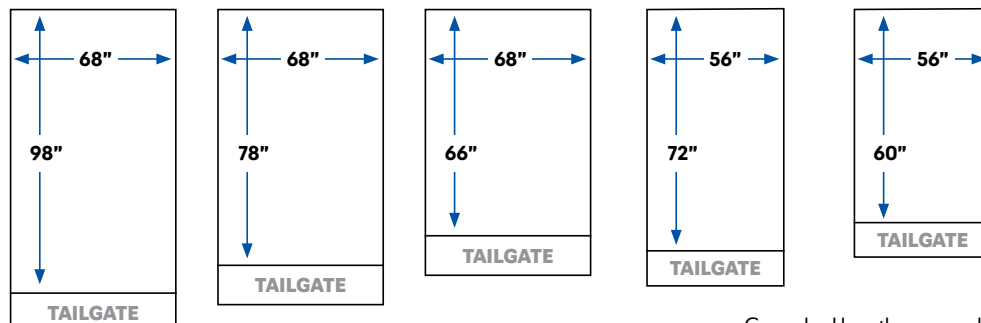

TRUCK TENT COMPARISON

FIT YOUR RIDE

Measure the truck bed with the tailgate closed.

MAKE	MODEL	BED LENGTH				
CHEVY	Silverado	8' - 8' 2"	6' 6"	5' 8"		
	Colorado				6' - 6' 2"	5' - 5' 2"
DODGE	Ram	8' - 8' 1"	6' 4" - 6' 5"	5' 5" - 5' 6"		
JEEP	Gladiator					5'
FORD	F-Series	8' - 8' 1"	6' 6" - 6' 7"	5' 6" - 5' 7"		
	Ranger				6'	5'
GMC	Sierra	8' - 8' 2"	6' 6" - 6' 7"	5' 6" - 5' 8"		
	Canyon				6' - 6' 2"	5' - 5' 2"
NISSAN	Titan	8' - 8' 2"	6' 6" - 6' 7"	5' 5" - 5' 6"		
	Frontier				6' - 6' 3"	5'
TOYOTA	Tundra	8' - 8' 2"	6' 6" - 6' 7"	5' 5" - 5' 6"		
	Tacoma				6' 1"	5' - 5' 1"

COMPATIBLE TRUCK TENT MODEL

TRUCK TYPE	FULL SIZE LONG BED	FULL SIZE REGULAR BED	FULL SIZE SHORT BED	COMPACT REGULAR BED	COMPACT SHORT BED
BACKROADZ 19 SERIES MODEL No.	19011	19022	19033	19044	19066
BACKROADZ CAMO 19 SERIES MODEL No.		19122	19133	19144	19166
SPORTZ TRUCK TENT MODEL No.	57011	57022	57033	57044	57066

FITMENT ASSURANCE

Worried about compatibility?

Our truck tent sizes embody years of commitment to perfection. Each tent undergoes testing on every truck model, meticulously examined by our seasoned crew or expert engineers through our valued partnership with automotive manufacturers.

Cargo bed length can vary by 3"

COMPARE YOUR OPTIONS

FEATURES	SPORTZ Truck Tent 57 Series	BACKROADZ Truck Tent 19 Series	BACKROADZ Truck Tent 19 Series - Camo	
COLOUR	Blue & Gray	Gray & Green	Camo	
SET-UP	15 Minutes	10 Minutes		
SLEEPS 2	✓	✓		
CENTRE HEIGHT	66" - 70"	58" - 62"		
REAR ACCESS PANEL	✓	✗		
AWNING	✓	✗		
WINDOWS	3	2		
FULL RAINFLY	✓	✓		
DOOR & WINDOW STORM FLAPS	✓	✓		
VENTILATION VENTS	2	1		
WATERPROOFING	2000mm PU material coating	1500mm PU material coating		
FRAME	Fiberglass & Steel Poles	Fiberglass Poles		
TENT MATERIAL	75D 190T Polyester Taffeta	68D 185T Polyester Taffeta		
FLOOR MATERIAL	Polyester Oxford	Polyethylene		
GEAR LOFT & LANTERN HOLDER	✓	✓		
EXPANDABLE CARRYING BAG	✓	✗		
WEIGHT	22 lbs	16 lbs		
PRICE	USD	$320	$230	$260
	CAD	$350	$270	$300

*Center height ranges depending on the height of the truck bed